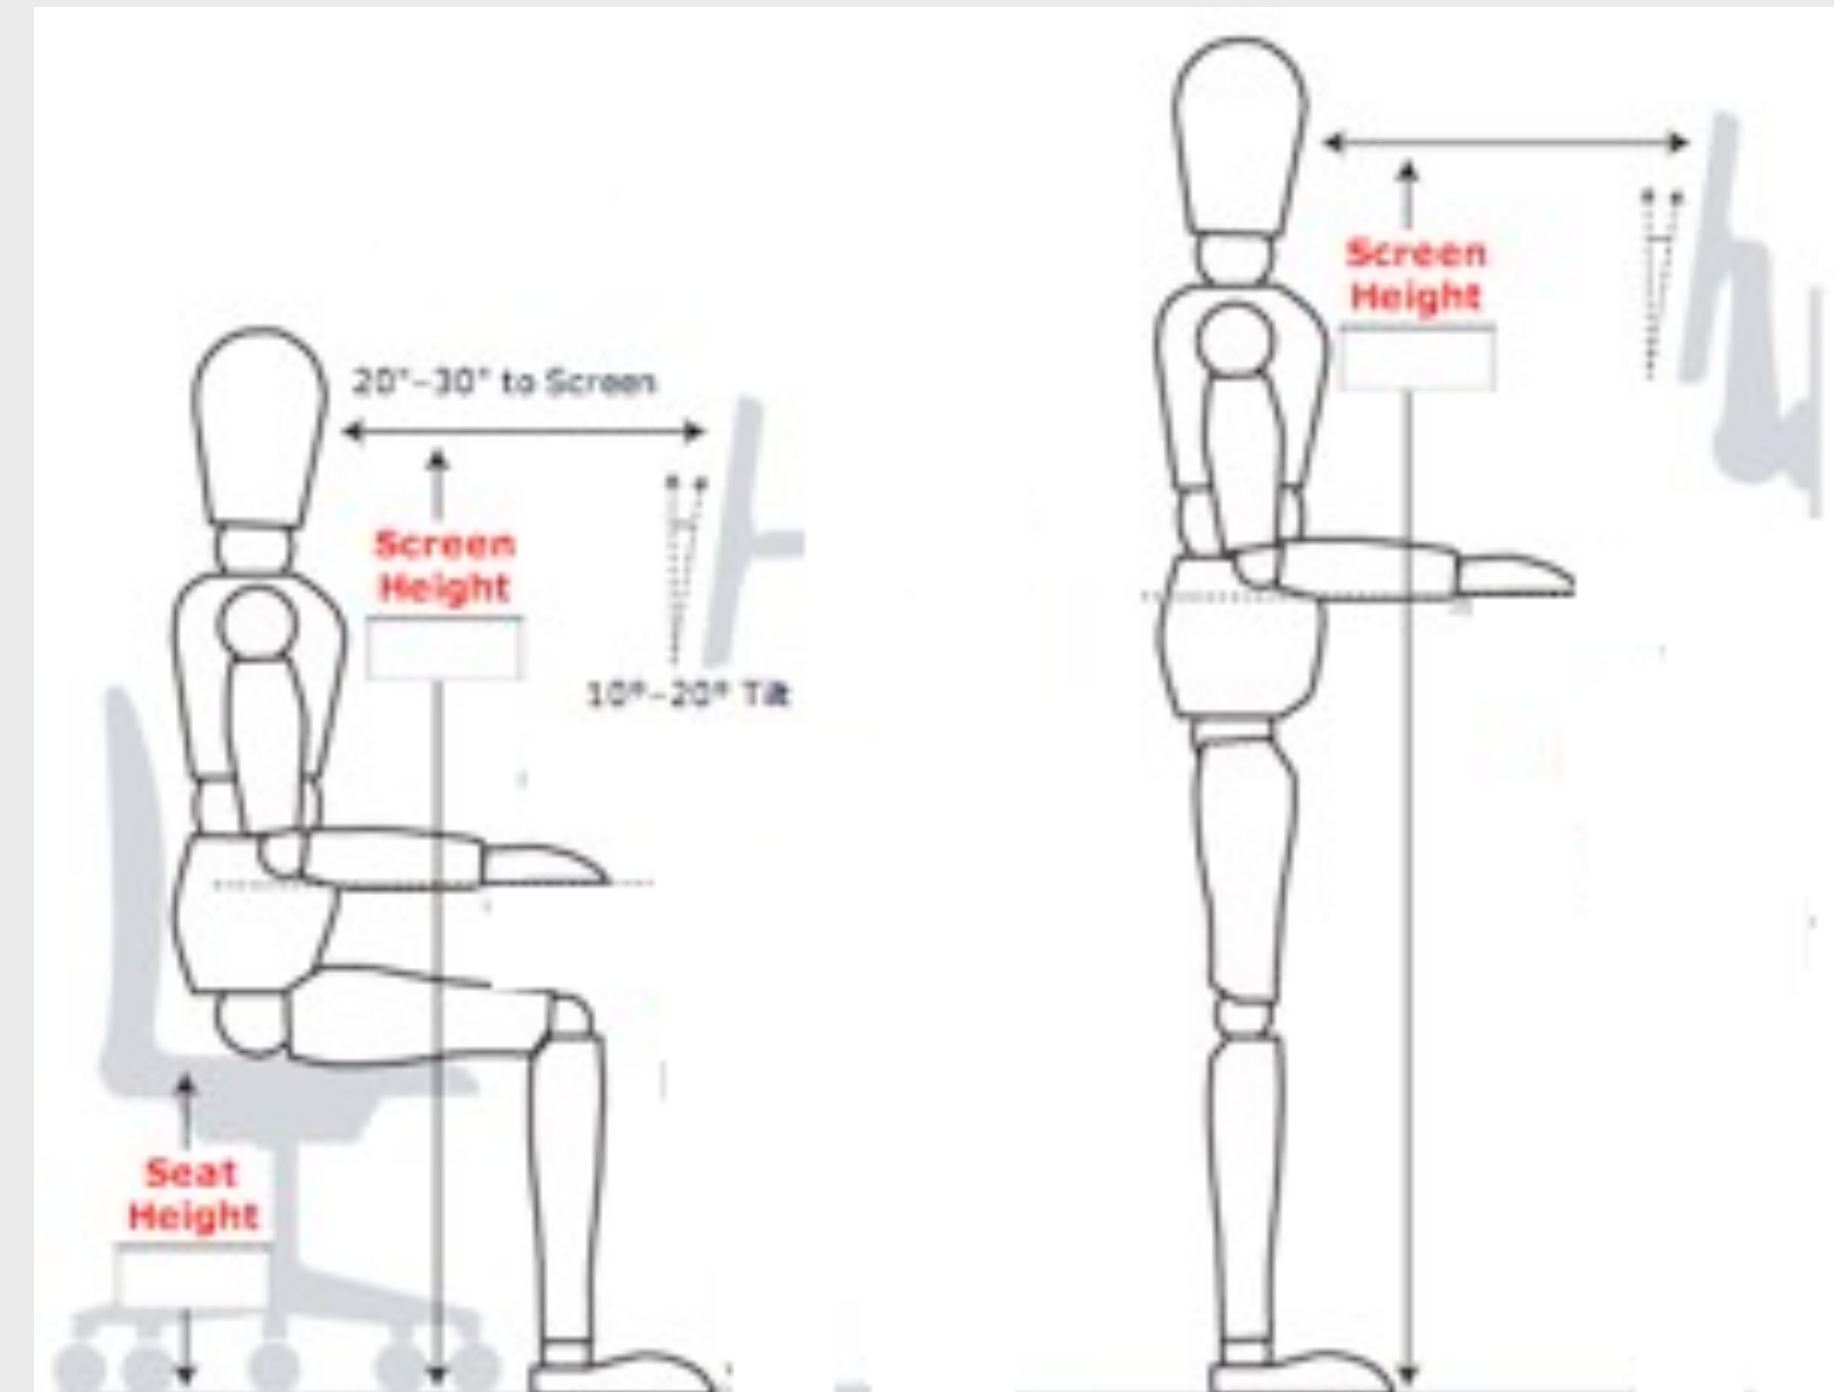

# Positioning

Physical Positioning of the touch screen display is important to usability and accessibility

- **Eye Level** - The point from 2 to 3 inches down from the top of the display casing should be at user eye level.
- **Adjustability** - Since all users are not the same height, the display should either be:

- Large enough to accommodate 99% of all users

OR

- Adjustable so that users can adjust the display to their comfort level; notice the pivot points in the diagrams to the right for the displays
- Adjustability is also a consideration for users in wheel chairs